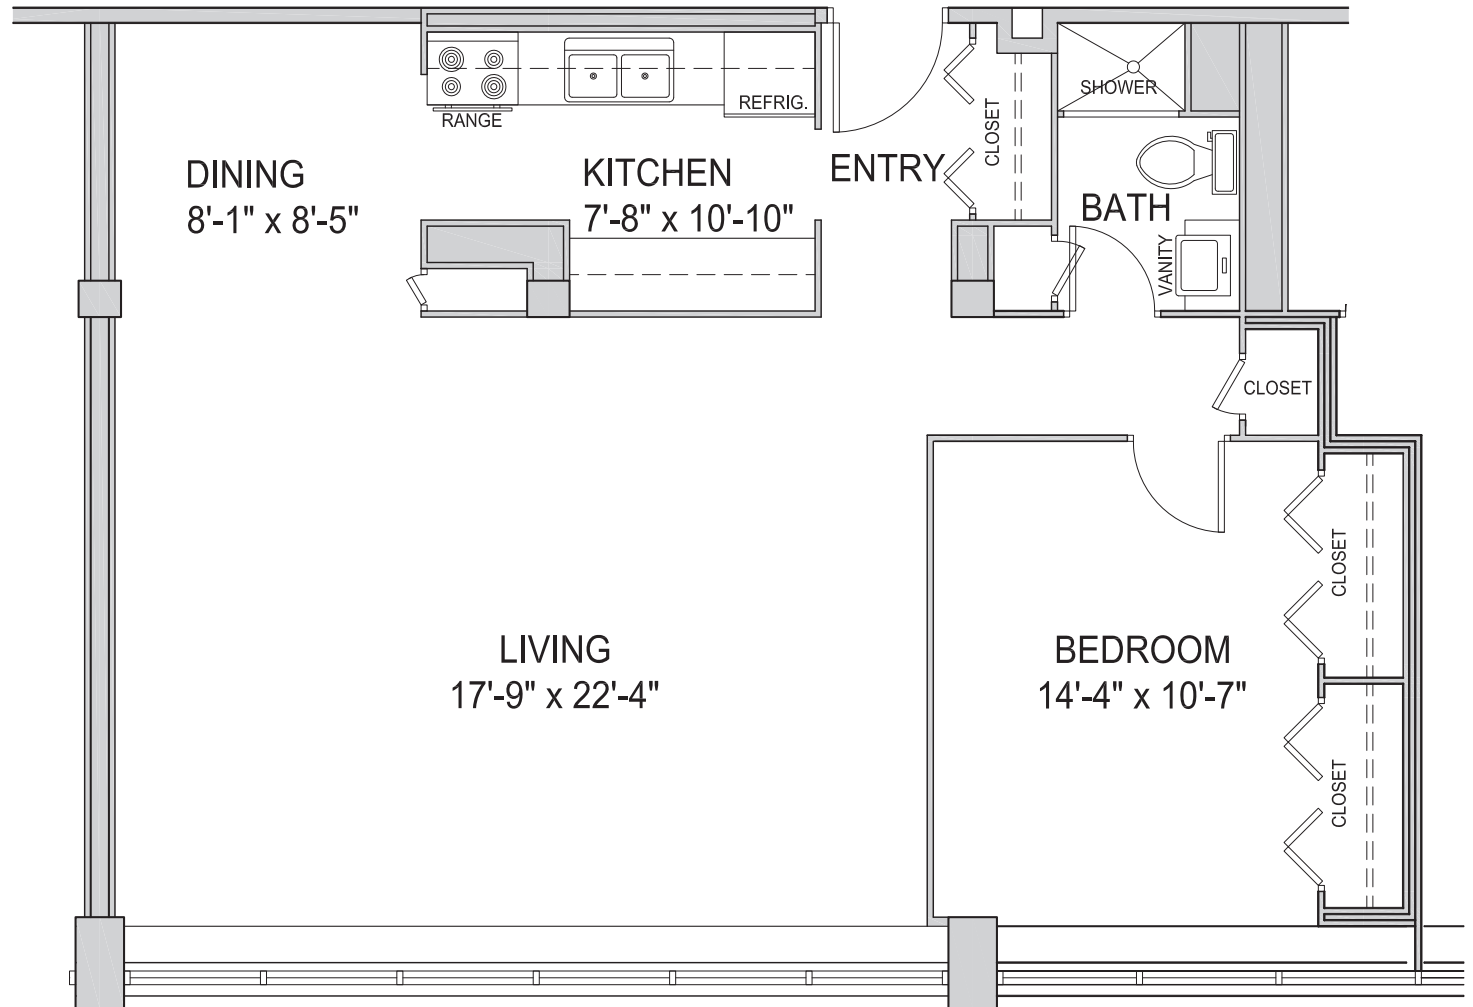

### Residence 1F

One Bedroom / One Bath

927 Square Feet

Floors 8, 14, 16-20, 22-23

A Fine Associates  
Managed Property