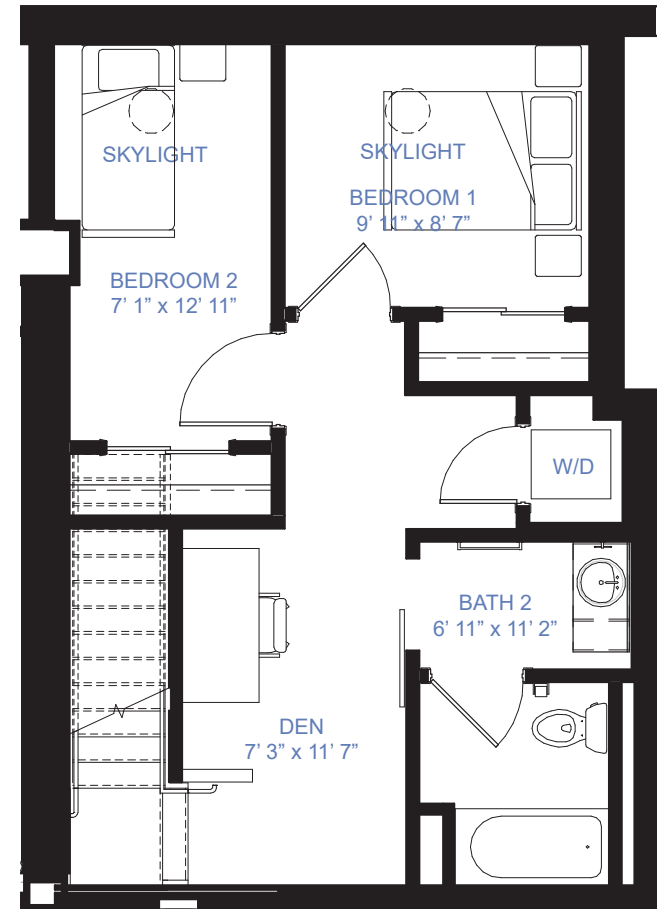

Residence C-4
Floor 1 & 2

Split-Level Townhouse
1,135 sf
2 Bedrooms
2 Baths
Den

A Fine Associates
Managed Property

UPPER LEVEL

LOWER LEVEL