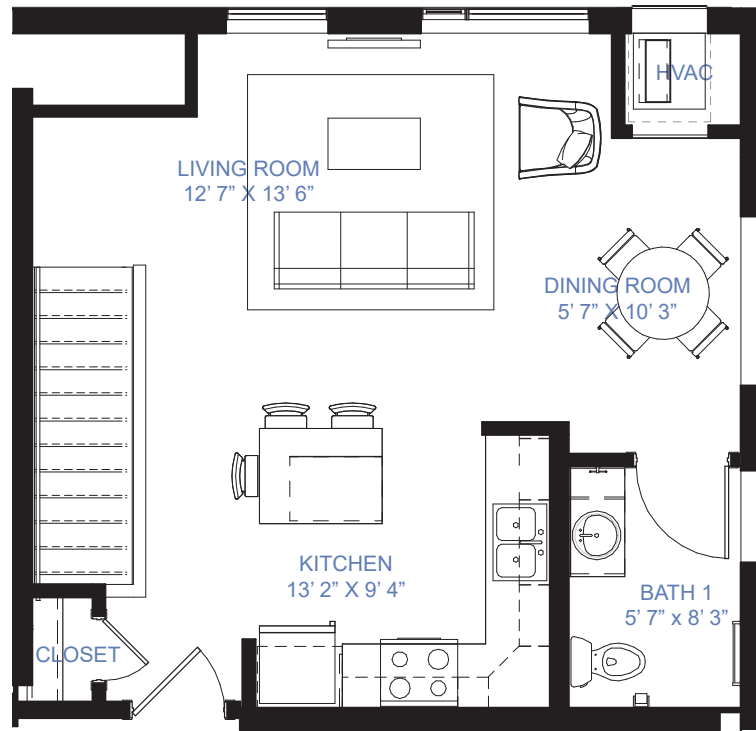

Residence C-4
Floor 1 & 2

Split-Level Townhouse
1,135 sf
2 Bedrooms
2 Baths
Den

A Fine Associates
Managed Property

UPPER LEVEL

LOWER LEVEL